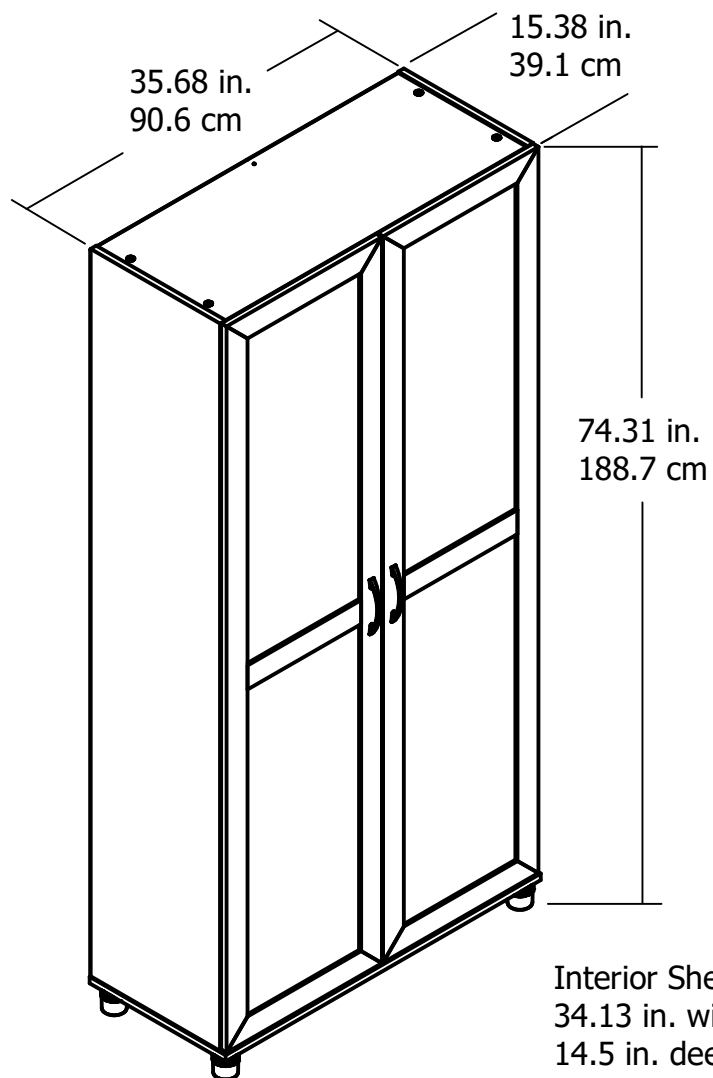

2629

systembuild™
EVOLUTION

Wood Breakdown: 98%

Total storage: 20.12 cubic feet

Overall Product Size:

74.31in.H x 35.68 in.W x 15.38 in.D

188.7cmH x 90.6cmW x 39.1cmD

Unit Weight: 136 lbs. (61.7 kg)