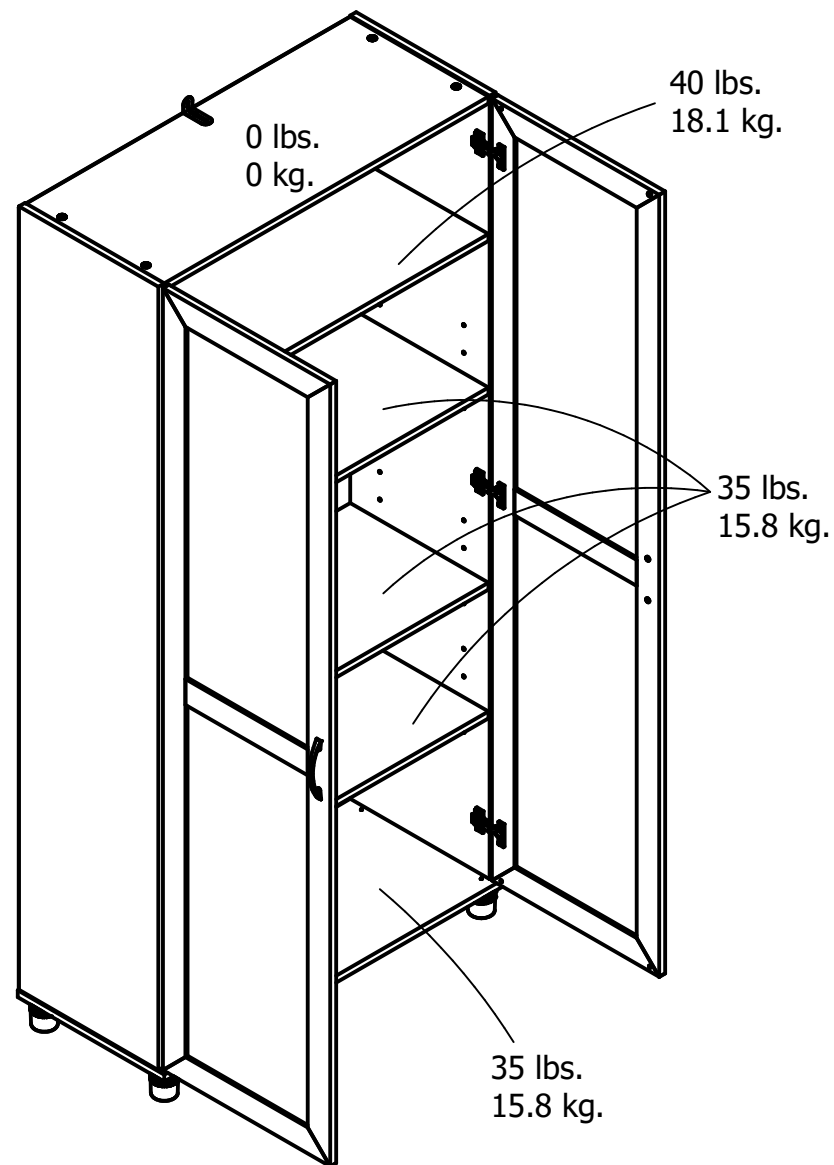

2629

systembuild™
EVOLUTION

Wood Breakdown: 98%

Total storage: 20.12 cubic feet

Overall Product Size:

74.31in.H x 35.68 in.W x 15.38 in.D

188.7cmH x 90.6cmW x 39.1cmD

Unit Weight: 136 lbs. (61.7 kg)